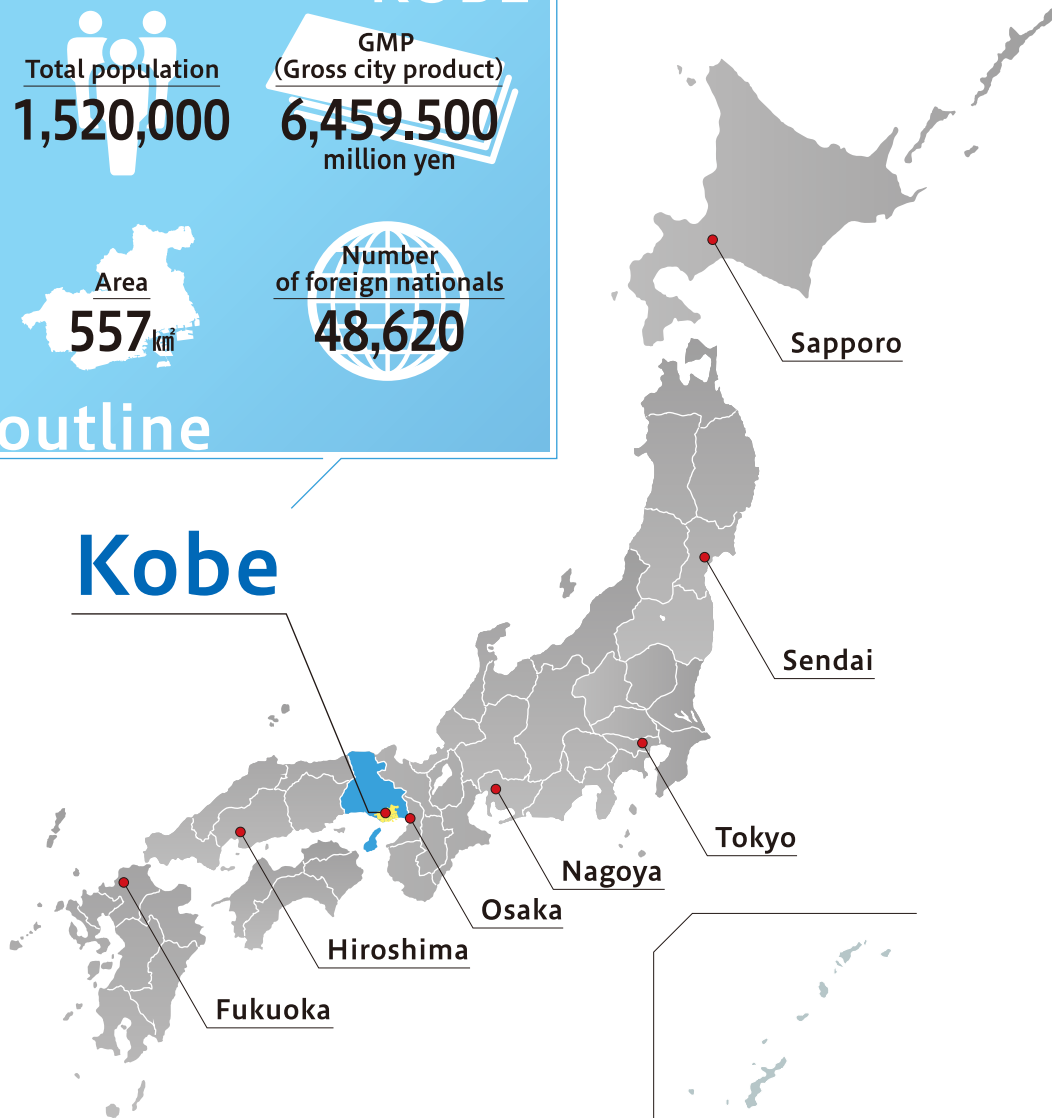

“1 About Kobe

KOBE

Total population
1,520,000

GMP (Gross city product)
6,459.500 million yen

Area
557 km²

Number of foreign nationals
48,620

outline

KOBE

Quality of Living Ranking

1st in Japan **2nd in Asia**
(Tied with Tokyo) (After Singapore)
(Mercer's 2019 Global Quality of Living survey)

Global Best City Sanitation

8th place
(Mercer's 2018 Global Quality of Living survey)

52 places you should visit in the world

7th place
(New York Times (Jan.9, 2019 web edition)
"Setouchi" region, including Kobe was
the only place chosen in Japan.)